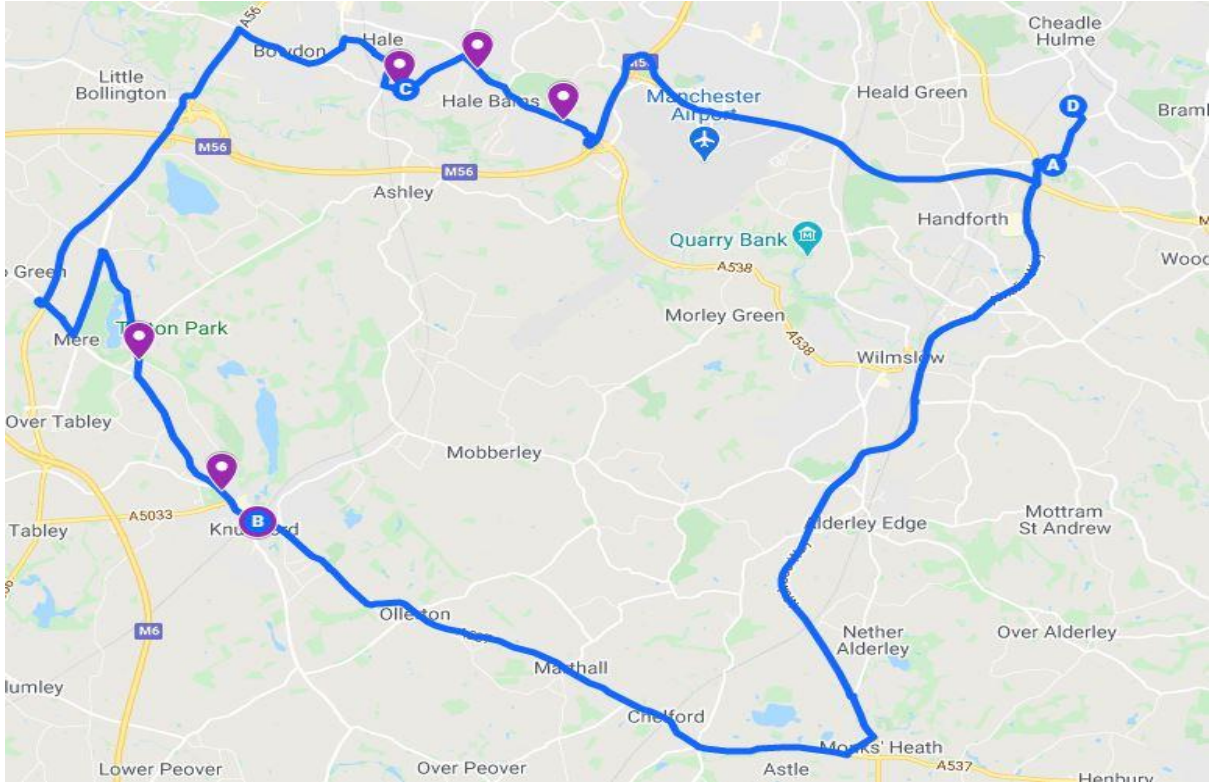

HHGS & CHS Bus Route B

Start of Route	Miller & Carter Steakhouse	Wellington Road South	07:20
Stop 3	Shaw Road Junction	Heaton Moor Road	07:21
Stop 4	Savoy Cinema	Heaton Moor Road	07:23
Stop 5	Thornhill Road Junction	Mauldeth Road	07:25
Stop 6	Tesco East Didsbury	Parrs Wood Road	07:30
Stop 7	Barlow Medical Centre	Wilmslow Road	07:37
Stop 8	Co-Op Didsbury	Wilmslow Road	07:40
Stop 9	Ivy Church	Barlow Moor Road	07:43
Stop 10	Palatine Road Junction	Barlow Moor Road	07:46
Stop 11	The Woodstock Pub	Barlow Moor Road	07:47
Stop 12	Elizabeth Slinger Rd Junction	Barlow Moor Road	07:48
Stop 13	Ashwood Road Junction	Barlow Moor Road	07:50

HHGS & CHS Bus Route C

Stops	Times
Morrison's, Bredbury	07:10
Hyde Rd/Pennine Rd	07:15
Northumberland Arms	07:25
The Midland	07:32
Oldknow Rd	07:35
Marple Town Centre	07:38
Esso Garage, Fiveways	07:50
St Georges Church, Chester Rd	08:00
Bramhall Roundabout	08:10
Bramhall Ln, Grassmere Crescent	08:12
Bramhall Ln, Fir Rd	08:12
Shell Garage, Ack Ln East	08:15

HHGS & CHS Bus Route D

Start of Route	Pickup Point	Road	Time
Stop 1	Tytherington Golf Club	Dorchester Way	07:32
Stop 2	Prestbury Village Centre	New Road	07:35
Stop 3	Alderley Edge Centre	London Road	07:45
Stop 4	Alderley Edge Girls School	London Road	07:47
Stop 5	The Vets Place	Knutsford Road	07:55
Stop 6	Ashdene Road Junction	Knutsford Road	07:56
Stop 7	Bank Square	Green Lane	08:00
Stop 8	Styal Road Junction	Manchester Road	08:03
Stop 9	Bus Stop @ 107	Manchester Road	08:04
Stop 10	Bluebell BMW	Manchester Road	08:06
Stop 11	Handforth, Shops	The Paddock	08:10

HHGS & CHS Bus Route E

Start of Route	Knutsford Train Station	Adams Hill	07:15
Stop 2	Longview Hotel	Manchester Road	07:17
Stop 3	Nursery on A50	A50	07:20
Stop 4	Bus stop as you turn right onto Park Rd	Langham Road	07:32
Stop 5	Langham Road	Vicarage Lane Corner	07:34
Stop 6	Park Road Shops	Park Road	07:42
Stop 7	Parkhill Road Junction	Park Road	07:45
Stop 8	Carlton Road Junction	Hale Road	07:47