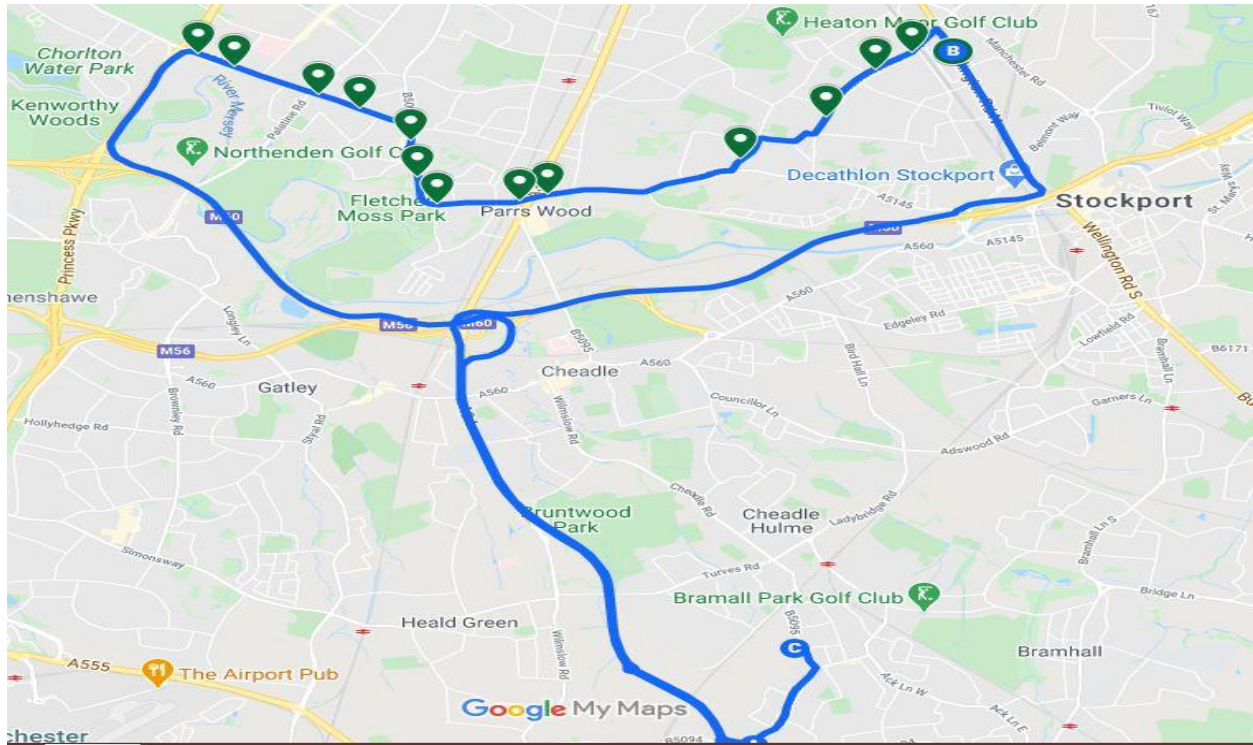

HHGS & CHS Bus Route B

Start of Route	Miller & Carter Steakhouse	Wellington Road South	07:20
Stop 3	Shaw Road Junction	Heaton Moor Road	07:21
Stop 4	Savoy Cinema	Heaton Moor Road	07:23
Stop 5	Thornhill Road Junction	Mauldeth Road	07:25
Stop 6	Tesco East Didsbury	Parrs Wood Road	07:30
Stop 7	Barlow Medical Centre	Wilmslow Road	07:37
Stop 8	Co-Op Didsbury	Wilmslow Road	07:40
Stop 9	Ivy Church	Barlow Moor Road	07:43
Stop 10	Palatine Road Junction	Barlow Moor Road	07:46
Stop 11	The Woodstock Pub	Barlow Moor Road	07:47
Stop 12	Elizabeth Slinger Rd Junction	Barlow Moor Road	07:48
Stop 13	Ashwood Road Junction	Barlow Moor Road	07:50