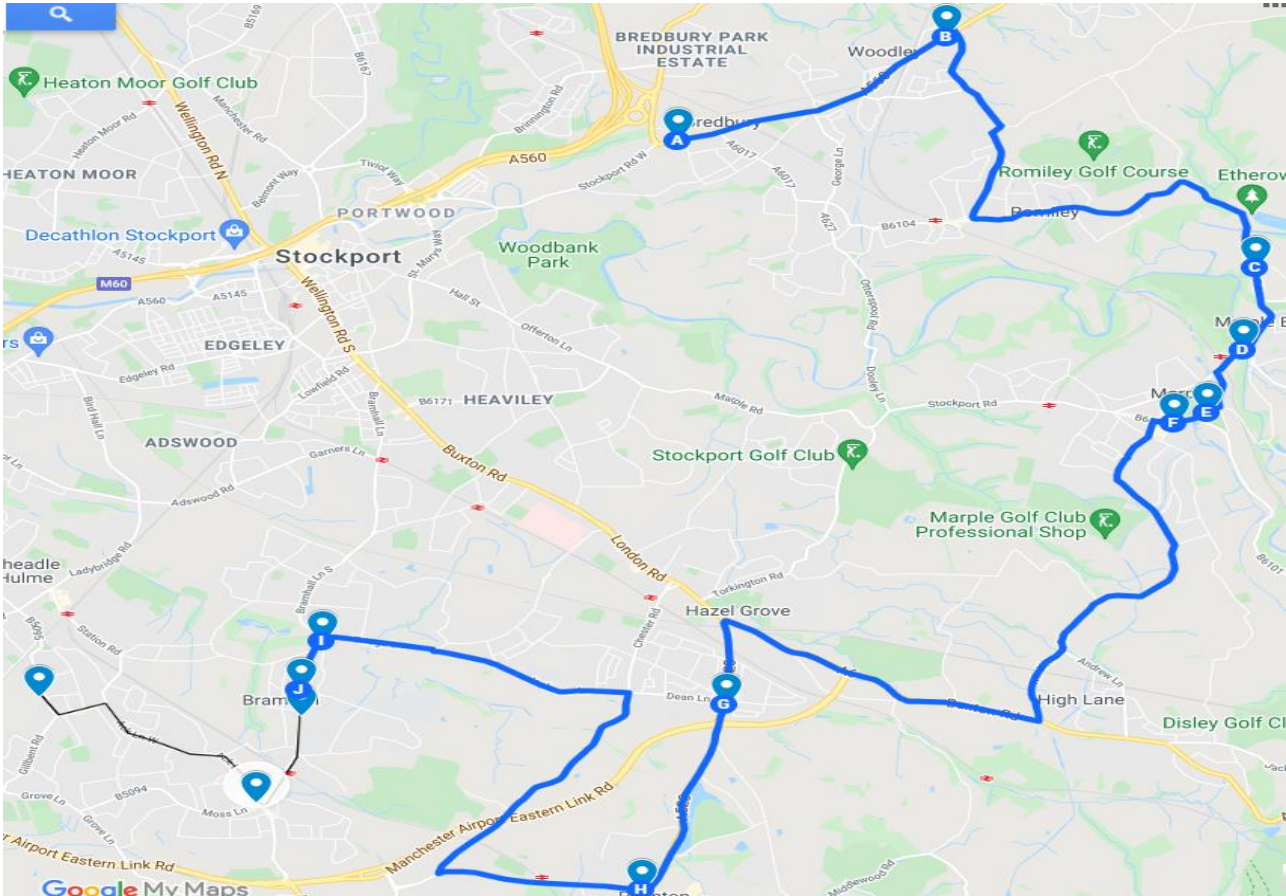

HHGS & CHS Bus Route C

Stops	Times
Morrison's, Bredbury	07:10
Hyde Rd/Pennine Rd	07:15
Northumberland Arms	07:25
The Midland	07:32
Oldknow Rd	07:35
Marple Town Centre	07:38
Esso Garage, Fiveways	07:50
St Georges Church, Chester Rd	08:00
Bramhall Roundabout	08:10
Bramhall Ln, Grassmere Crescent	08:12
Bramhall Ln, Fir Rd	08:12
Shell Garage, Ack Ln East	08:15