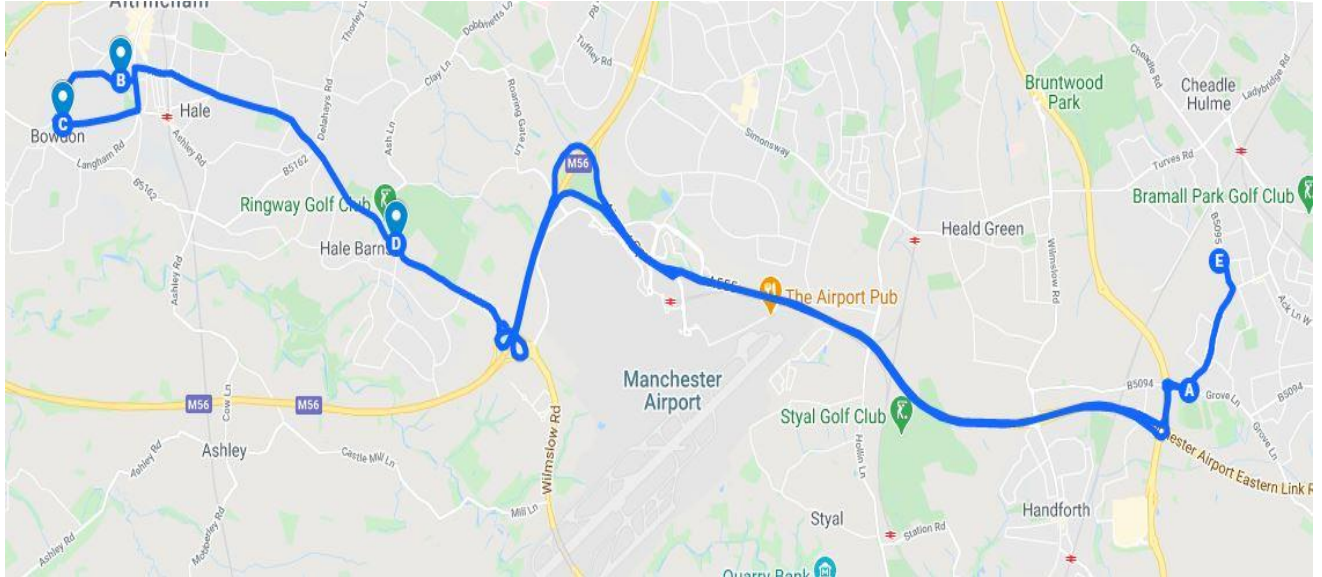

HHGS & CHS Bus Route B

Start of Route	Miller & Carter Steakhouse	Wellington Road South	07:20
Stop 3	Shaw Road Junction	Heaton Moor Road	07:21
Stop 4	Savoy Cinema	Heaton Moor Road	07:23
Stop 5	Thornhill Road Junction	Mauldeth Road	07:25
Stop 6	Tesco East Didsbury	Parrs Wood Road	07:30
Stop 7	Barlow Medical Centre	Wilmslow Road	07:37
Stop 8	Co-Op Didsbury	Wilmslow Road	07:40
Stop 9	Ivy Church	Barlow Moor Road	07:43
Stop 10	Palatine Road Junction	Barlow Moor Road	07:46
Stop 11	The Woodstock Pub	Barlow Moor Road	07:47
Stop 12	Elizabeth Slinger Rd Junction	Barlow Moor Road	07:48
Stop 13	Ashwood Road Junction	Barlow Moor Road	07:50

HHGS & CHS Bus Route D

Start of Route	Pickup Point	Road	Time
Stop 1	Tytherington Golf Club	Dorchester Way	07:32
Stop 2	Prestbury Village Centre	New Road	07:35
Stop 3	Alderley Edge Centre	London Road	07:45
Stop 4	Alderley Edge Girls School	London Road	07:47
Stop 5	The Vets Place	Knutsford Road	07:55
Stop 6	Ashdene Road Junction	Knutsford Road	07:56
Stop 7	Bank Square	Green Lane	08:00
Stop 8	Styal Road Junction	Manchester Road	08:03
Stop 9	Bus Stop @ 107	Manchester Road	08:04
Stop 10	Bluebell BMW	Manchester Road	08:06
Stop 11	Handforth, Shops	The Paddock	08:10

HHGS & CHS Bus Route E

Start of Route	Knutsford Train Station	Adams Hill	07:15
Stop 2	Longview Hotel	Manchester Road	07:17
Stop 3	Nursery on A50	A50	07:20
Stop 4	Bus stop as you turn right onto Park Rd	Langham Road	07:32
Stop 5	Langham Road	Vicarage Lane Corner	07:34
Stop 6	Park Road Shops	Park Road	07:42
Stop 7	Parkhill Road Junction	Park Road	07:45
Stop 8	Carlton Road Junction	Hale Road	07:47

HHGS & CHS Bus Route F

Start of Route	Cenotaph – Hale	Hale Road	07:40
Stop 2	Hale Baptist Church	Hale Road	07:43
Stop 3	Hale Train Station	Ashley Road	07:45
Stop 4	St Peter’s Church	Ashley Road	07:47
Stop 5	High Elm / Booths Drive	Hale Road	07:55