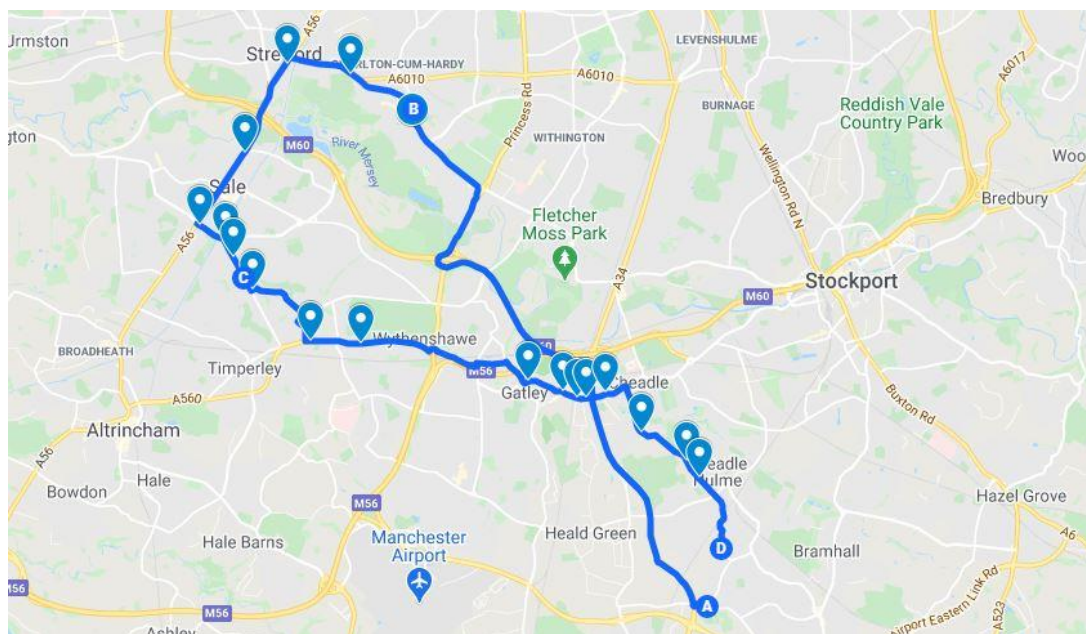

HHGS & CHS Bus Route - A

Start of Route	Chorlton Bus Station	Barlow Moor Road	07:15
Stop 2	Somerfield Court	Edge Lane	07:18
Stop 3	Longford Park	Edge Lane	07:19
Stop 4	Stretford Mall	Chester Road	07:20
Stop 5	Ducati Showroom	Washway Road	07:23
Stop 6	Ken Frazer's Florist	Marsland Road	07:27
Stop 7	Brooklands Metrolink	Brooklands Road	07:29
Stop 8	Bollin Drive	Brooklands Road	07:30
Stop 9	Cranleigh Drive	Alvanley Close	07:32
Stop 10	Aldi Baguley	Altrincham Road	07:35
Stop 11	Thackers Pharmacy	Altrincham Road	07:39
Stop 12	Lorna Grove	Gatley Road	07:52
Stop 13	Old Tatton Cinema	Gatley Road	07:58
Stop 14	Gatley Train Station	Gatley Road	08:00
Stop 15	Highgrove Road	Gatley Road	08:05
Stop 16	Village Hotel	Wilmslow Road	08:10
Stop 17	Cheadle College	Cheadle Road	08:12
Stop 18	Red Fort Takeaway	Cheadle Road	08:15

HHGS & CHS Bus Route E

Start of Route	Knutsford Train Station	Adams Hill	07:15
Stop 2	Longview Hotel	Manchester Road	07:17
Stop 3	Nursery on A50	A50	07:20
Stop 4	Bus stop as you turn right onto Park Rd	Langham Road	07:32
Stop 5	Langham Road	Vicarage Lane Corner	07:34
Stop 6	Park Road Shops	Park Road	07:42
Stop 7	Parkhill Road Junction	Park Road	07:45
Stop 8	Carlton Road Junction	Hale Road	07:47

HHGS & CHS Bus Route F

Start of Route	Cenotaph – Hale	Hale Road	07:40
Stop 2	Hale Baptist Church	Hale Road	07:43
Stop 3	Hale Train Station	Ashley Road	07:45
Stop 4	St Peter’s Church	Ashley Road	07:47
Stop 5	High Elm / Booths Drive	Hale Road	07:55