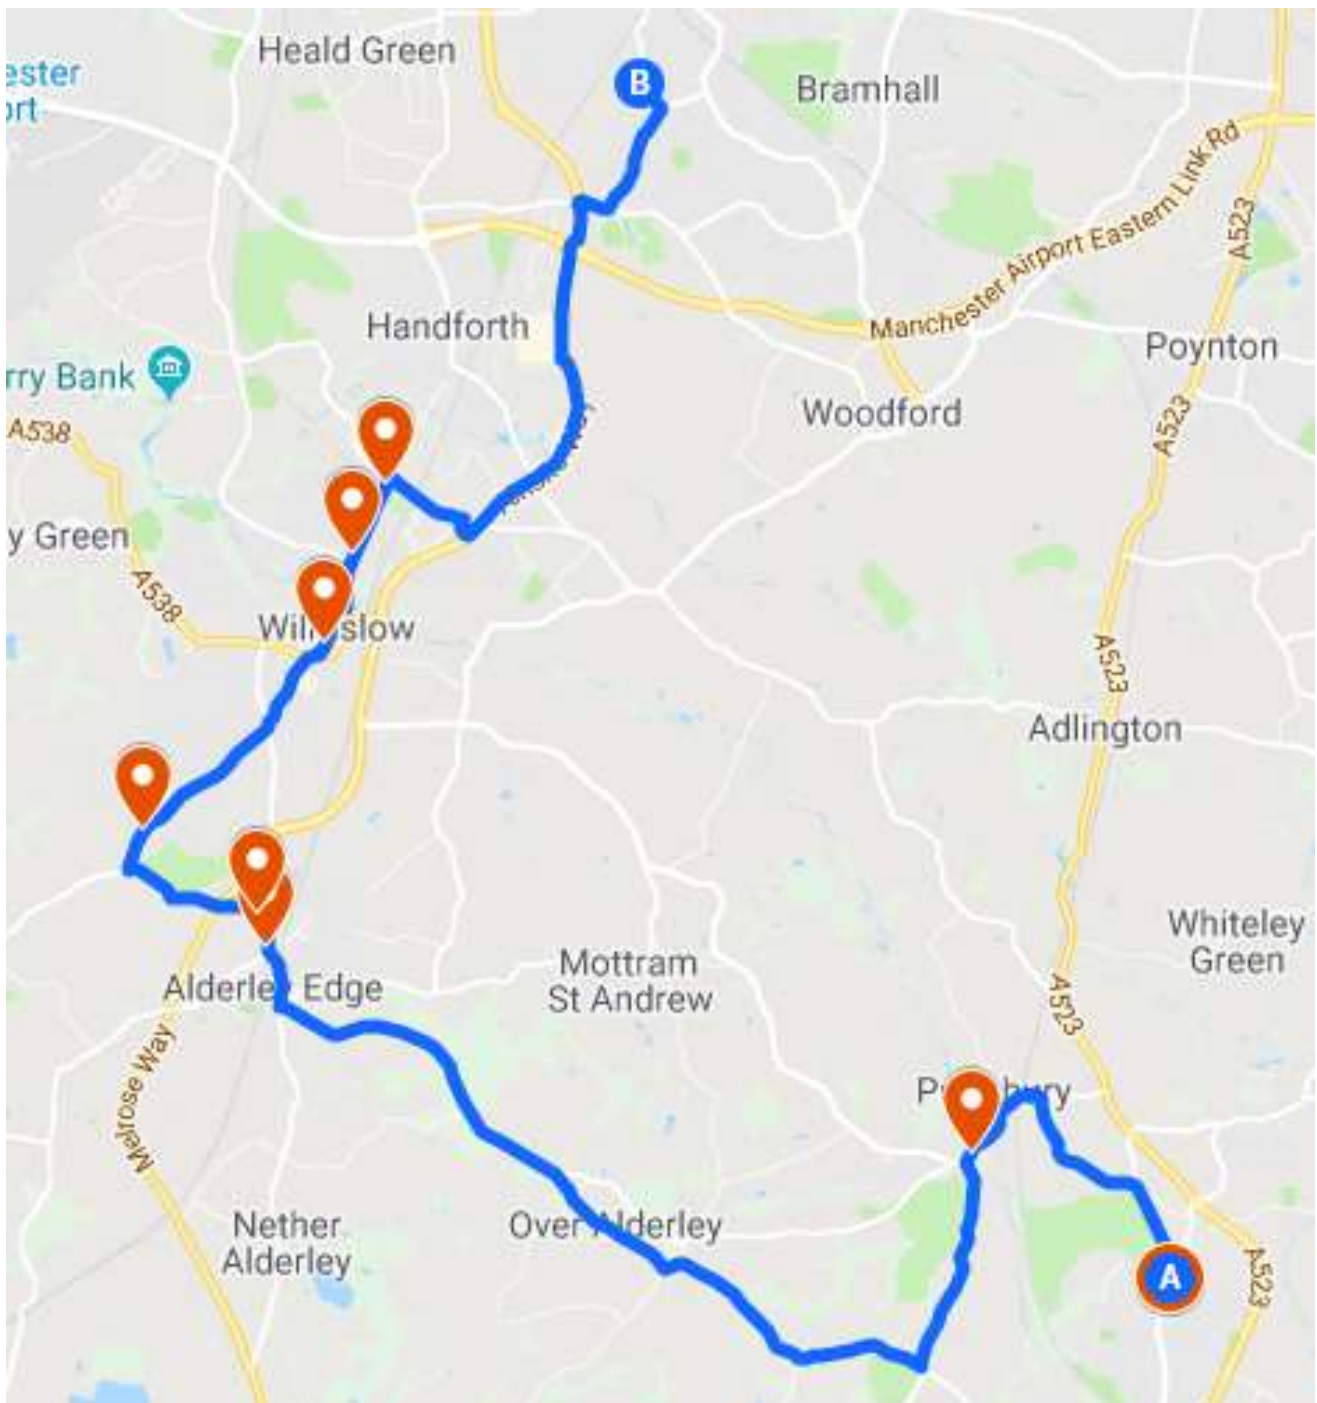

Route CH-B

Stop	Location	Departure Time
Start of route	Miller & Carter Steakhouse – A6	07:15
Stop 2	Heaton Chapel Train Station	07:17
Stop 3	Heaton Moor Road – Shaw Road	07:19
Stop 4	Savoy Cinema – Heaton Moor Road	07:22
Stop 5	Mauldeth Road – Thornhill Road	07:26
Stop 6	Barlow Croft Pub – Parrs Wood Lane	07:32
Stop 7	Parrs Wood Lane – East Didsbury Train Station	07:34
Stop 8	The Didsbury – Wilmslow Road	07:36
Stop 9	Barlow Medical Centre – Wilmslow Road	07:37
Stop 10	Co-Op – Wilmslow Road	07:40
Stop 11	Barlow Moor Road – Hesketh Avenue	07:43
Stop 12	Barlow Moor Road – Palatine Road	07:46
Stop 13	Barlow Moor Road – Elizabeth Slinger Road	07:48
Stop 14	Barlow Moor Road – Ashwood Avenue	07:49
Stop 15	Heald Green Train Station	08:10
Stop 16	The Griffin – Heald Green	08:15
Stop 17	Griffin Lane – Wilmslow Road	08:17
End of route	Cheadle Hulme School	08:22

Route CH-C

Stop	Location	Departure Time
Start of route	<u>Pennine Road - Woodley</u>	07:18
Stop 2	<u>Northumberland Arms – Compstall Road</u>	07:25
Stop 3	The Midland – <u>Brabyns Brow</u>	07:32
Stop 4	Bus Stop on <u>Oldknow Road</u>	07:35
Stop 5	<u>Marple Town centre – Stockport Road</u>	07:38
Stop 6	<u>Andrew Lane – Windlehurst Road</u>	07:46
Stop 7	<u>Windlehurst Road – Keswick Road</u>	07:47
Stop 8	<u>Jacksons Lane – Chester Road</u>	08:00
Stop 9	<u>Bramhall Green Roundabout</u>	08:05
Stop 10	<u>Bramhall Lane South – Grassmere Crescent</u>	08:07
Stop 11	<u>Bramhall Lane South – Fir Road</u>	08:08
Stop 12	Shell Station – <u>Ack Lane East</u>	08:10
End of route	<u>Cheadle Hulme School</u>	08:17

Route CH-D

Stop	Location	Departure Time
Start of route	Bus Stop – Dorchester Way	07:32
Stop 2	Prestbury Village	07:35
Stop 3	Alderley Edge – Town Centre	07:42
Stop 4	Alderley Edge – AESG Opposite Aldeli	07:45
Stop 5	Green Lane – Knutsford Road	07:50
Stop 6	Bank Square – Grove Lane	08:00
Stop 7	Styal Road – Manchester Road	08:05
Stop 8	Bluebell BMW – Manchester Road	08:08
End of route	Cheadle Hulme School	08:16