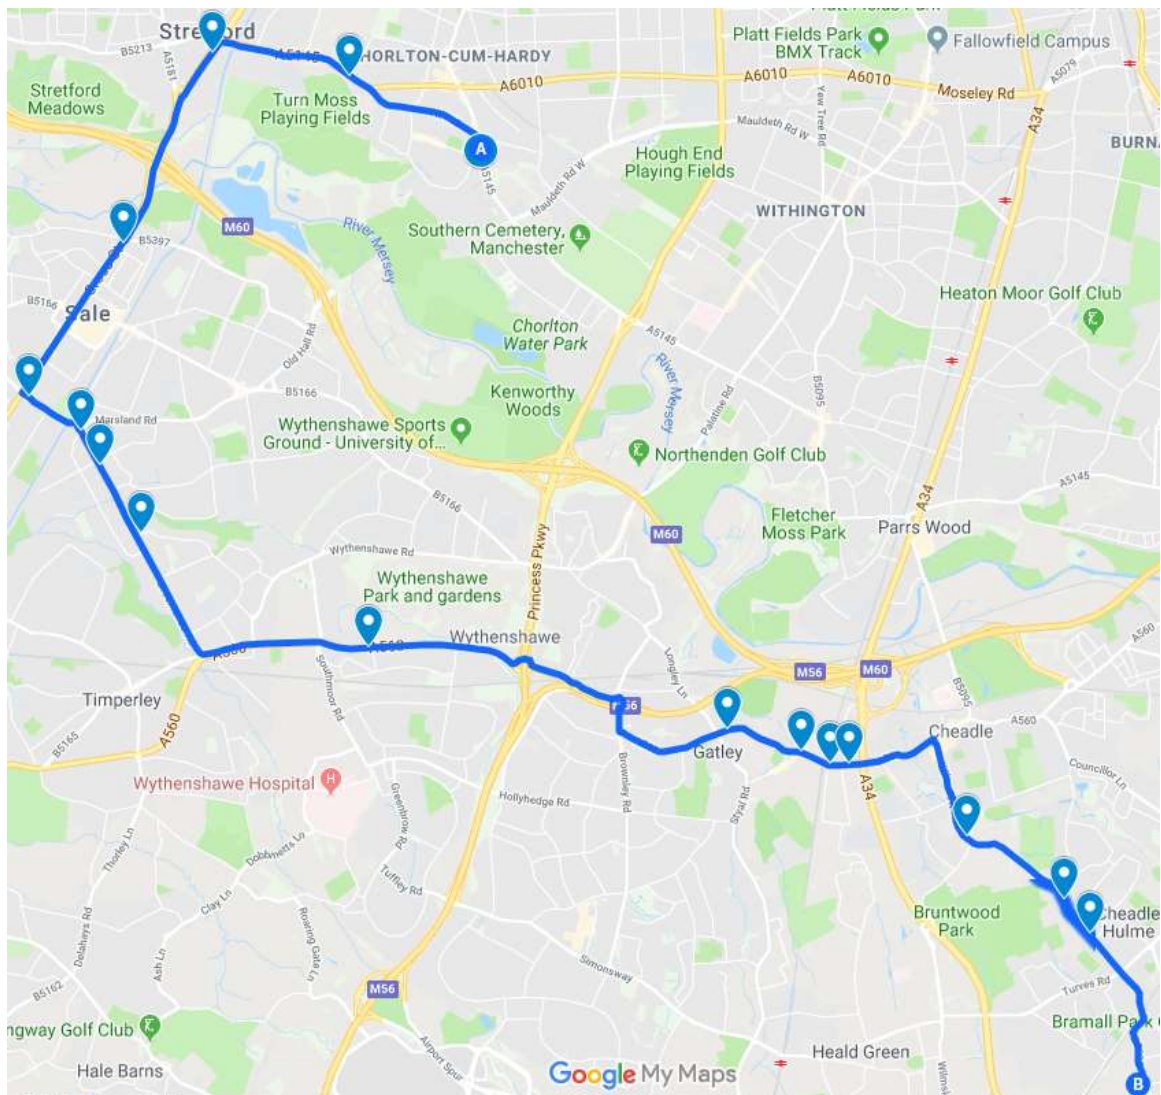

Route CH-A

Stop	Location	Departure Time
Start of route	<u>Chorlton Bus Terminus</u>	07:15
Stop 2	<u>Somerfield Court – Edge Lane</u>	07:18
Stop 3	<u>Stretford Mall – Chester Road</u>	07:20
Stop 4	<u>Manchester – Cross Street</u>	07:23
Stop 5	<u>Ken Fraser’s Florist – Marsland Road</u>	07:27
Stop 6	<u>Brooklands Metrolink – Brooklands Road Opposite Framingham Road</u>	07:29
Stop 7	<u>Brooklands Road – Bollin Drive</u>	07:30
Stop 8	<u>Cranley Drive – Alvanley Close</u>	07:32
Stop 9	<u>Thackers Pharmacy – Altrincham Road</u>	07:39
Stop 10	<u>Gatley Road – Dingle Grove</u>	07:55
Stop 11	<u>Tatton Cinema – Gatley Road</u>	08:00
Stop 12	<u>Gatley Train Station</u>	08:02
Stop 13	<u>Gatley Road – Torkington Road</u>	08:05
Stop 14	<u>Cheadle Road – Tesco/Opposite Post Office</u>	08:10
Stop 14	<u>Wilmslow Road – Schools Hill</u>	08:14
Stop 16	<u>Cheadle Road – The Red Fort</u>	08:18
End of Route	<u>Cheadle Hulme School</u>	08:22

Route CH-B

Stop	Location	Departure Time
Start of route	Miller & Carter Steakhouse – A6	07:15
Stop 2	Heaton Chapel Train Station	07:17
Stop 3	Heaton Moor Road – Shaw Road	07:19
Stop 4	Savoy Cinema – Heaton Moor Road	07:22
Stop 5	Mauldeth Road – Thornhill Road	07:26
Stop 6	Barlow Croft Pub – Parrs Wood Lane	07:32
Stop 7	Parrs Wood Lane – East Didsbury Train Station	07:34
Stop 8	The Didsbury – Wilmslow Road	07:36
Stop 9	Barlow Medical Centre – Wilmslow Road	07:37
Stop 10	Co-Op – Wilmslow Road	07:40
Stop 11	Barlow Moor Road – Hesketh Avenue	07:43
Stop 12	Barlow Moor Road – Palatine Road	07:46
Stop 13	Barlow Moor Road – Elizabeth Slinger Road	07:48
Stop 14	Barlow Moor Road – Ashwood Avenue	07:49
Stop 15	Heald Green Train Station	08:10
Stop 16	The Griffin – Heald Green	08:15
Stop 17	Griffin Lane – Wilmslow Road	08:17
End of route	Cheadle Hulme School	08:22