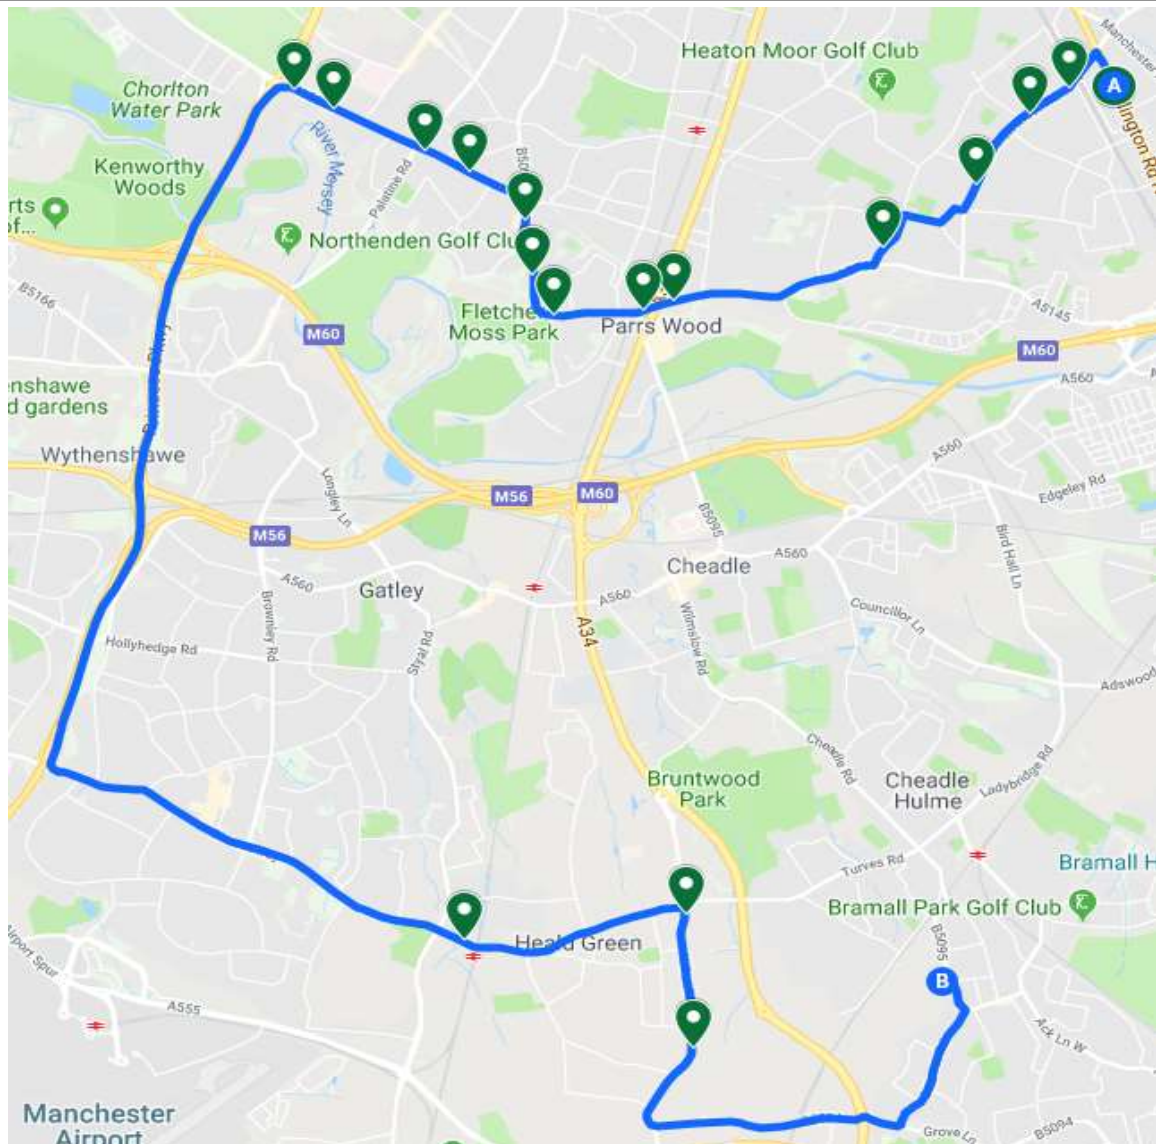

Route CH-B

Stop	Location	Departure Time
Start of route	Miller & Carter Steakhouse – A6	07:15
Stop 2	Heaton Chapel Train Station	07:17
Stop 3	Heaton Moor Road – Shaw Road	07:19
Stop 4	Savoy Cinema – Heaton Moor Road	07:22
Stop 5	Mauldeth Road – Thornhill Road	07:26
Stop 6	Barlow Croft Pub – Parrs Wood Lane	07:32
Stop 7	Parrs Wood Lane – East Didsbury Train Station	07:34
Stop 8	The Didsbury – Wilmslow Road	07:36
Stop 9	Barlow Medical Centre – Wilmslow Road	07:37
Stop 10	Co-Op – Wilmslow Road	07:40
Stop 11	Barlow Moor Road – Hesketh Avenue	07:43
Stop 12	Barlow Moor Road – Palatine Road	07:46
Stop 13	Barlow Moor Road – Elizabeth Slinger Road	07:48
Stop 14	Barlow Moor Road – Ashwood Avenue	07:49
Stop 15	Heald Green Train Station	08:10
Stop 16	The Griffin – Heald Green	08:15
Stop 17	Griffin Lane – Wilmslow Road	08:17
End of route	Cheadle Hulme School	08:22