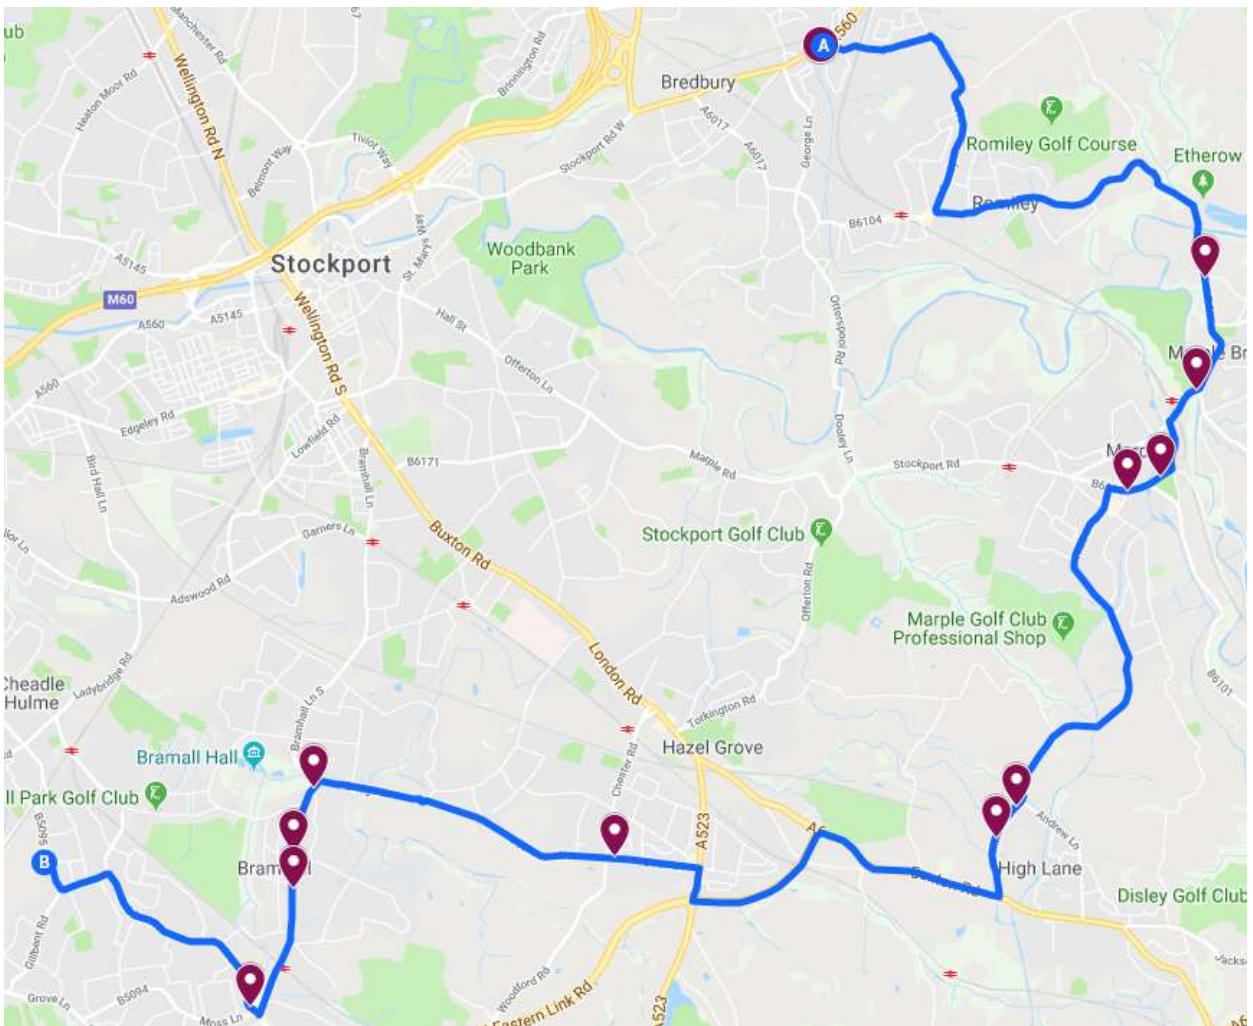

Route CH-C

Stop	Location	Departure Time
Start of route	<u>Pennine Road - Woodley</u>	07:18
Stop 2	<u>Northumberland Arms – Compstall Road</u>	07:25
Stop 3	The Midland – <u>Brabyns Brow</u>	07:32
Stop 4	Bus Stop on <u>Oldknow Road</u>	07:35
Stop 5	<u>Marple Town centre – Stockport Road</u>	07:38
Stop 6	<u>Andrew Lane – Windlehurst Road</u>	07:46
Stop 7	<u>Windlehurst Road – Keswick Road</u>	07:47
Stop 8	<u>Jacksons Lane – Chester Road</u>	08:00
Stop 9	<u>Bramhall Green Roundabout</u>	08:05
Stop 10	<u>Bramhall Lane South – Grassmere Crescent</u>	08:07
Stop 11	<u>Bramhall Lane South – Fir Road</u>	08:08
Stop 12	Shell Station – <u>Ack Lane East</u>	08:10
End of route	<u>Cheadle Hulme School</u>	08:17