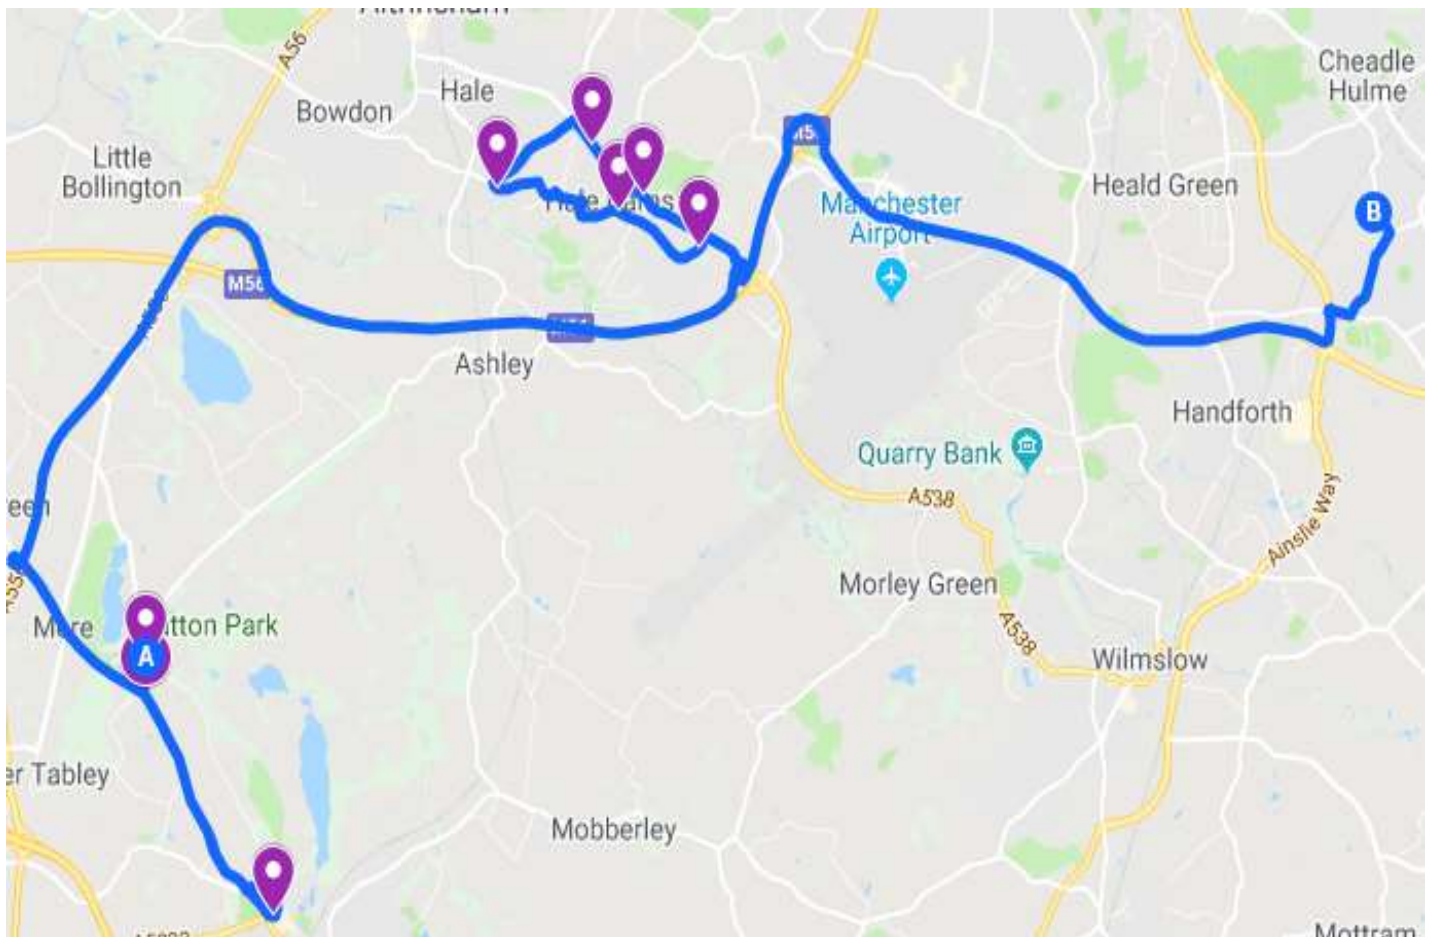

Route CH-B

Stop	Location	Departure Time
Start of route	Miller & Carter Steakhouse – A6	07:15
Stop 2	Heaton Chapel Train Station	07:17
Stop 3	Heaton Moor Road – Shaw Road	07:19
Stop 4	Savoy Cinema – Heaton Moor Road	07:22
Stop 5	Mauldeth Road – Thornhill Road	07:26
Stop 6	Barlow Croft Pub – Parrs Wood Lane	07:32
Stop 7	Parrs Wood Lane – East Didsbury Train Station	07:34
Stop 8	The Didsbury – Wilmslow Road	07:36
Stop 9	Barlow Medical Centre – Wilmslow Road	07:37
Stop 10	Co-Op – Wilmslow Road	07:40
Stop 11	Barlow Moor Road – Hesketh Avenue	07:43
Stop 12	Barlow Moor Road – Palatine Road	07:46
Stop 13	Barlow Moor Road – Elizabeth Slinger Road	07:48
Stop 14	Barlow Moor Road – Ashwood Avenue	07:49
Stop 15	Heald Green Train Station	08:10
Stop 16	The Griffin – Heald Green	08:15
Stop 17	Griffin Lane – Wilmslow Road	08:17
End of route	Cheadle Hulme School	08:22

Route CH-D

Stop	Location	Departure Time
Start of route	Bus Stop – Dorchester Way	07:32
Stop 2	Prestbury Village	07:35
Stop 3	Alderley Edge – Town Centre	07:42
Stop 4	Alderley Edge – AESG Opposite Aldeli	07:45
Stop 5	Green Lane – Knutsford Road	07:50
Stop 6	Bank Square – Grove Lane	08:00
Stop 7	Styal Road – Manchester Road	08:05
Stop 8	Bluebell BMW – Manchester Road	08:08
End of route	Cheadle Hulme School	08:16

Route CH-F

Stop	Location	Departure Time
Start of route	Cenotaph – Hale Road	07:30
Stop 2	Hale Road - <u>Byrom Street</u> (<u>Altrincham Methodist Church</u>)	07:32
Stop 3	The Griffin, Bowdon	07:40
Stop 4	Hale Train Station – Ashley Road	07:45
Stop 5	St Peter's Church – Ashley Road	07:47
End of route	Cheadle Hulme School	08:10