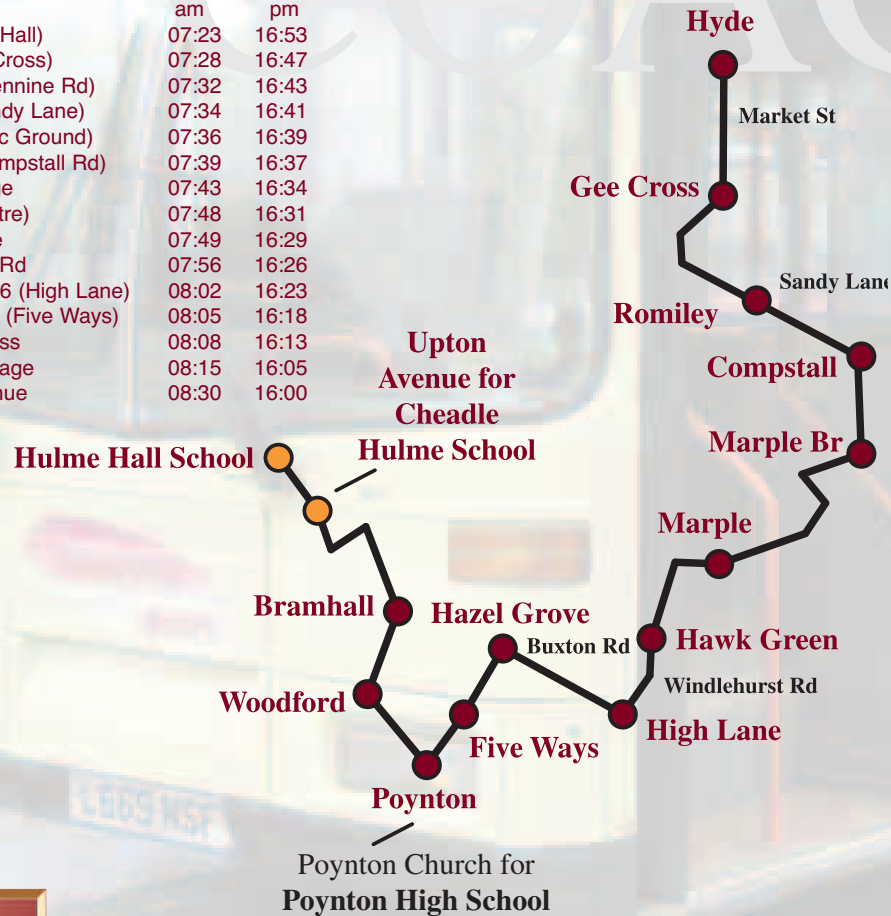

H24

Reddish, Heaton Moor, Stockport, Davenport,
Bramhall, Cheadle Hulme.

	am	pm
Reddish Houldsworth Sq	07:32	16:51
Heaton Moor Rd / A6	07:35	16:47
Mauldeth Rd / Didsbury Rd	07:45	16:39
Stockport Mersey Square	07:50	16:29
Davenport Station	08:00	16:19
Bramhall Village	08:13	16:09
Hill Top Ave	08:25	16:00

Houldsworth Square, Broadstone Road, School Lane, Heaton Moor Road, Thornfield Road, Mauldeth Road, Didsbury Road, Travis Brow, Heaton Lane, Wellington Road South, Bramhall Lane, Bramhall Lane South, Ack Lane East, Ack Lane West, Church Road, Hill Top Avenue.

H26

Hyde, Woodley, Romiley, Marple Bridge, Marple,
Hazel Grove, Poynton and Bramhall.

	am	pm
Hyde (Town Hall)	07:23	16:53
Hyde (Gee Cross)	07:28	16:47
Woodley (Pennine Rd)	07:32	16:43
Greave (Sandy Lane)	07:34	16:41
Romiley (Rec Ground)	07:36	16:39
Romiley (Compstall Rd)	07:39	16:37
Marple Bridge	07:43	16:34
Marple (Centre)	07:48	16:31
Hibbert Lane	07:49	16:29
Windlehurst Rd	07:56	16:26
Buxton Rd A6 (High Lane)	08:02	16:23
Hazel Grove (Five Ways)	08:05	16:18
Poynton Cross	08:08	16:13
Bramhall Village	08:15	16:05
Hill Top Avenue	08:30	16:00

Market Street, Dowson Road, Stockport Road, Pennine Road, Werneth Road, Greave Road, Sandy Lane, Compstall Road, Lower Fold, Brabyns Brow, Arkwright Road, Oldknow Road, Stockport Road, Hibbert Lane, Upper Hibbert Lane, Windlehurst Road, Buxton Road, Macclesfield Road, London Road North, Chester Road, Woodford Road, Ack Lane East, Ack Lane West, Church Road, Hill Top Avenue.