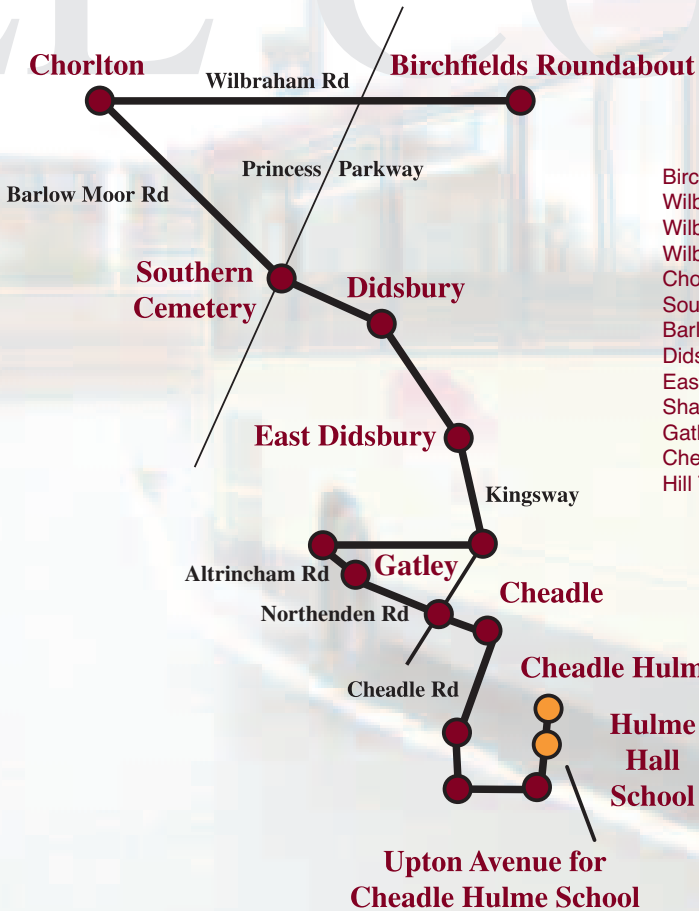

H23

Fallowfield, Chorlton,
Didsbury, Cheadle.

	am	pm
Birchfields Rd/Moseley Rd	07:22	16:54
Wilbraham Rd/Wilmslow Rd	07:25	16:52
Wilbraham Rd/Princess Rd	07:30	16:48
Wilbraham Rd/ Withington Rd	07:35	16:45
Chorlton Bus Station	07:40	16:42
Southern Cemetery	07:45	16:37
Barlow Moor Rd/Palatine Rd	07:50	16:33
Didsbury Village	07:55	16:29
East Didsbury	08:00	16:23
Sharston	08:05	16:20
Gatley Village	08:08	16:15
Cheadle Village	08:15	16:12
Hill Top Avenue	08:28	16:00

Moseley Road, Wilbraham Road, Barlow Moor Road, Wilmslow Road, Kingsway, M56, Altrincham Road, Northenden Road, Gatley Road, Wilmslow Road, Cheadle Road, Hulme Hall Road, Church Road, Hill Top Avenue.