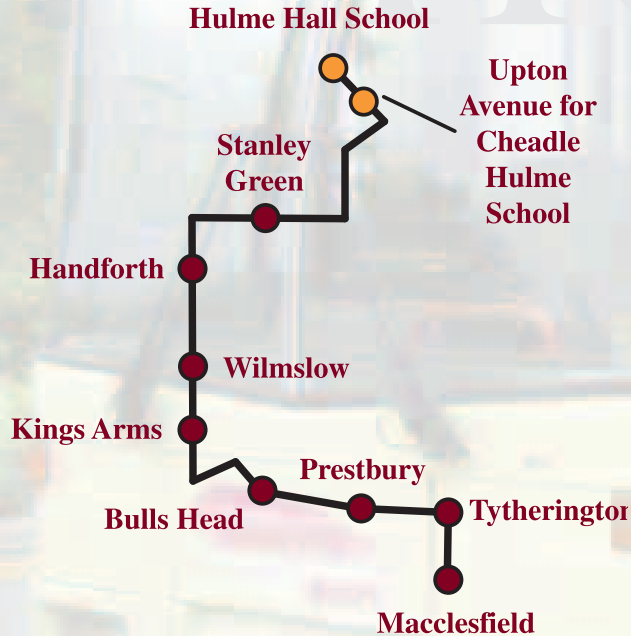

H20

Macclesfield, Prestbury, Wilmslow, Handforth.

	am	pm
Macclesfield (Priory Lane)	07:30	16:59
Victoria Rd (Hospital)	07:33	16:57
Churchill Way	07:38	16:50
Macclesfield (Rail Station)	07:40	16:45
Tytherington	07:45	16:39
Prestbury Village	07:50	16:33
Bulls Head Public House	08:00	16:24
Mottram Hall Hotel	08:02	16:22
A34 By-Pass	08:05	16:19
Kings Arms	08:10	16:15
Wilmslow	08:12	16:11
Handforth (Paddock)	08:17	16:07
Stanley Green	08:22	16:03
Hill Top Avenue	08:30	16:00

Prestbury Road (A538), Wilmslow Road, Castle Hill, Macclesfield Road, Priory Lane, Victoria Road, Prestbury Road, Cumberland Street, Churchill Way, Park Street, Sunderland Street, Waters Green, Silk Road, Brocklehurst Way, Manchester Road, Heybridge Lane, Prestbury Lane, Village New Road, Castle Hill, Wilmslow Road, Prestbury Road, Prestbury Link Road, Wilmslow By-Pass (A34), Alderley Road, Green Lane, Banks Square, Swan Street, Manchester Road, Wilmslow Road, Stanley Road, Gill Bent Road, Hulme Hall Road.