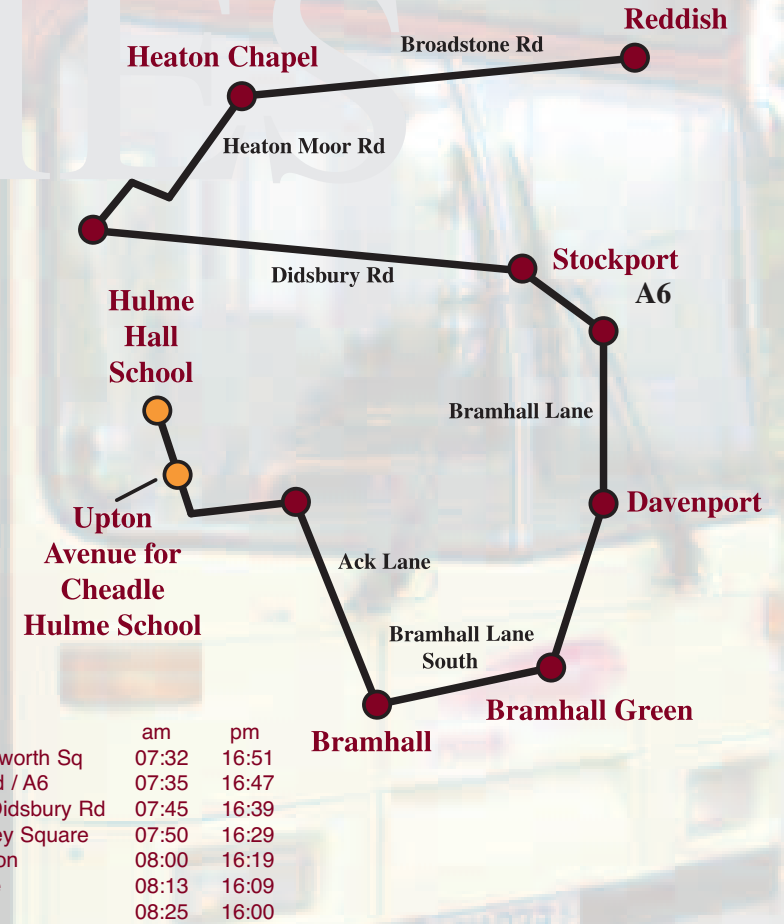

H23

Fallowfield, Chorlton,
Didsbury, Cheadle.

	am	pm
Birchfields Rd/Moseley Rd	07:22	16:54
Wilbraham Rd/Wilmslow Rd	07:25	16:52
Wilbraham Rd/Princess Rd	07:30	16:48
Wilbraham Rd/ Withington Rd	07:35	16:45
Chorlton Bus Station	07:40	16:42
Southern Cemetery	07:45	16:37
Barlow Moor Rd/Palatine Rd	07:50	16:33
Didsbury Village	07:55	16:29
East Didsbury	08:00	16:23
Sharston	08:05	16:20
Gatley Village	08:08	16:15
Cheadle Village	08:15	16:12
Hill Top Avenue	08:28	16:00

H24

Reddish, Heaton Moor, Stockport, Davenport,
Bramhall, Cheadle Hulme.

	am	pm
Reddish Houldsworth Sq	07:32	16:51
Heaton Moor Rd / A6	07:35	16:47
Mauldeth Rd / Didsbury Rd	07:45	16:39
Stockport Mersey Square	07:50	16:29
Davenport Station	08:00	16:19
Bramhall Village	08:13	16:09
Hill Top Ave	08:25	16:00

Houldsworth Square, Broadstone Road, School Lane, Heaton Moor Road, Thornfield Road, Mauldeth Road, Didsbury Road, Travis Brow, Heaton Lane, Wellington Road South, Bramhall Lane, Bramhall Lane South, Ack Lane East, Ack Lane West, Church Road, Hill Top Avenue.

Market Street, Dowson Road, Stockport Road, Pennine Road, Werneth Road, Greave Road, Sandy Lane, Compstall Road, Lower Fold, Brabyns Brow, Arkwright Road, Oldknow Road, Stockport Road, Hibbert Lane, Upper Hibbert Lane, Windlehurst Road, Buxton Road, Macclesfield Road, London Road North, Chester Road, Woodford Road, Ack Lane East, Ack Lane West, Church Road, Hill Top Avenue.